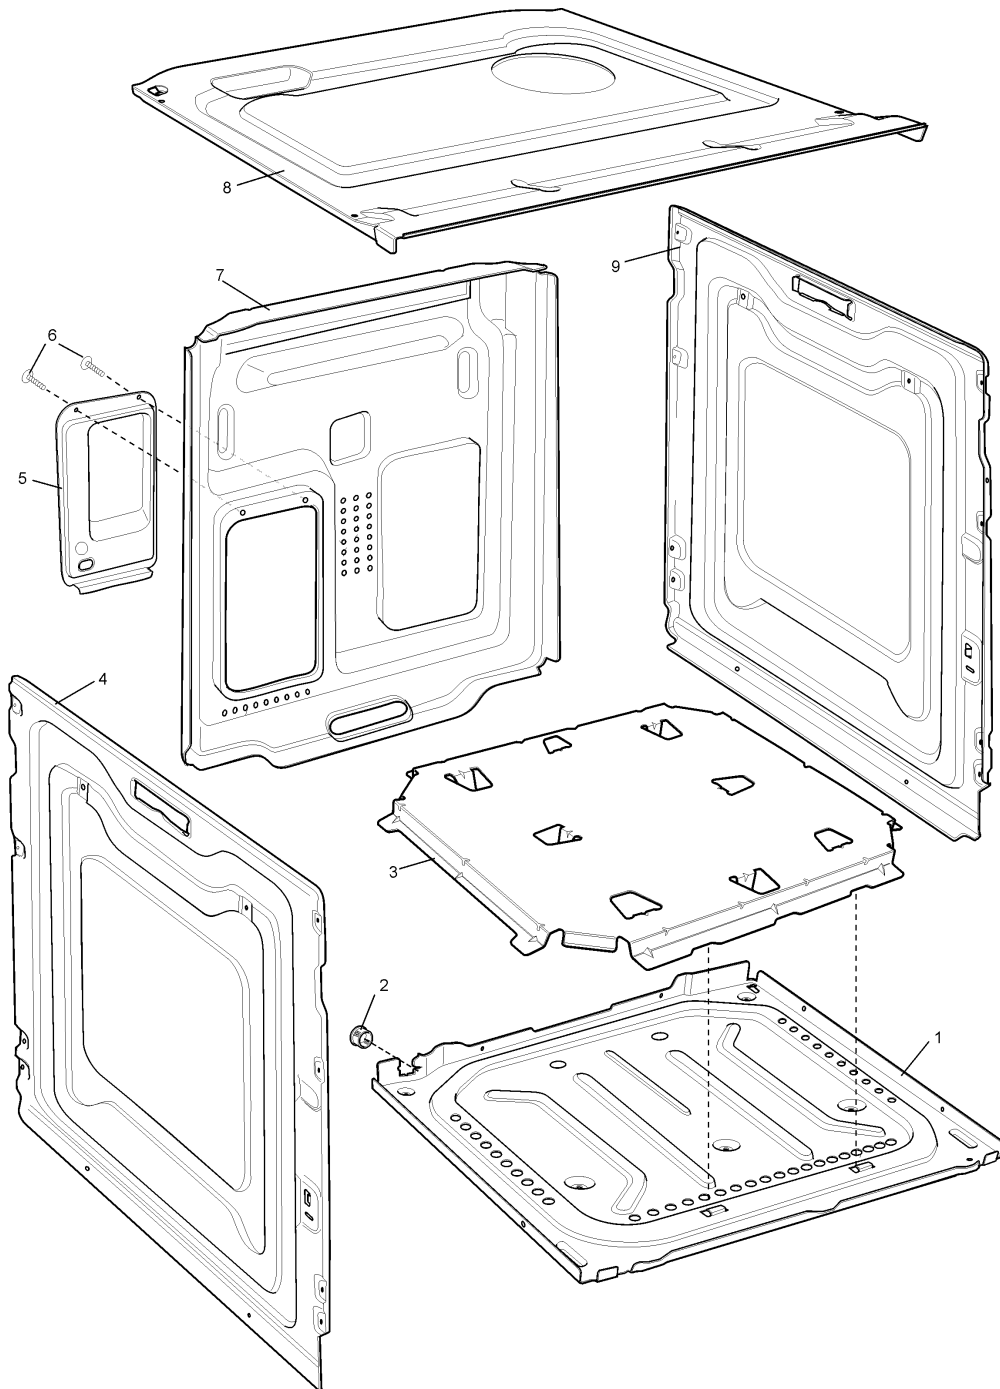

# **Completed document**

Model: WVE615S

PNC: 94403168401

MODELS: WVE615S

WVE615W

EX. VIEW DRAWING 7736  
CONTROL PANEL ASSEMBLY

**MODELS:**

**WVE615S**

**WVE615W**

**EX. VIEW DRAWING 7738b  
INTERNAL PACK**